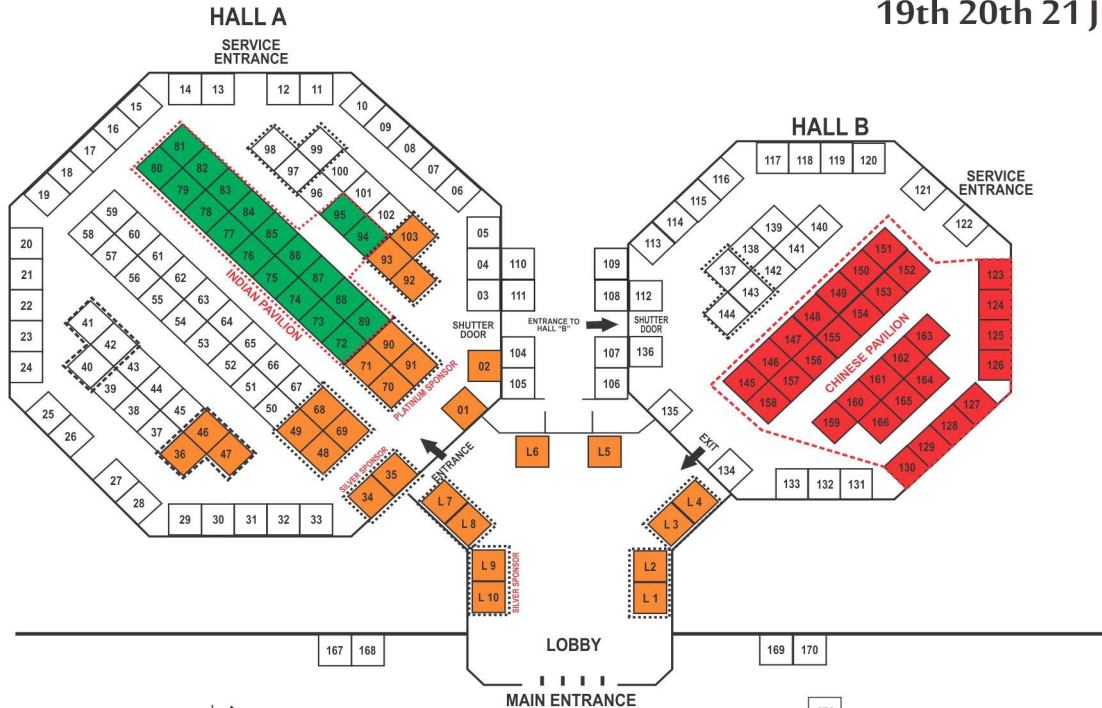

Floor Plan

19th 20th 21 July 2019

INDOOR

OUTDOOR

CME ASIA

Construction Machinery & Equipment

- SPONSOR LOCATION
- CHINESE PAVILION
- INDIAN PAVILION